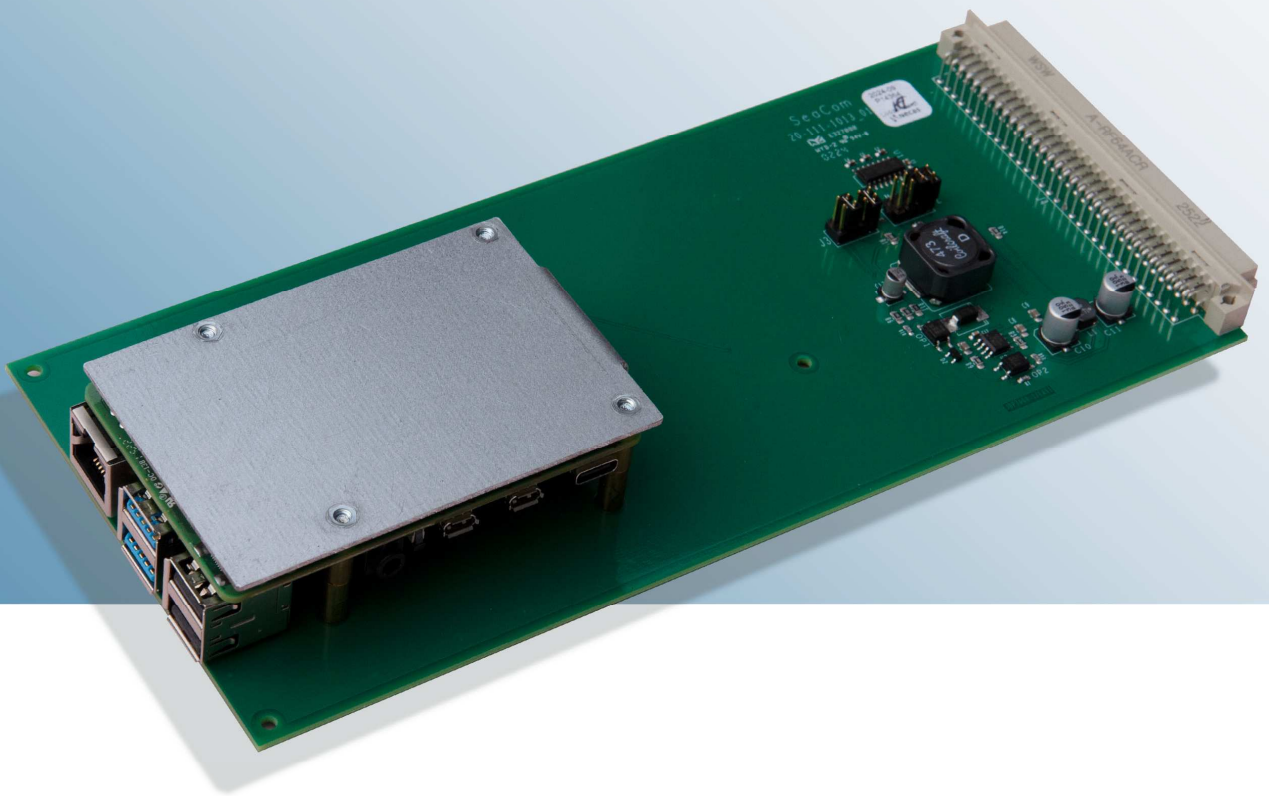

# CP3

## Central Processor Card - Linux

CP3 card for SeaCom 2100 and SeaCom 19”.

Søren Frichs Vej 38 DK-8230 Aabyhøj Denmark

[www.seacom.dk](http://www.seacom.dk)

telephone: +45 86 296 297